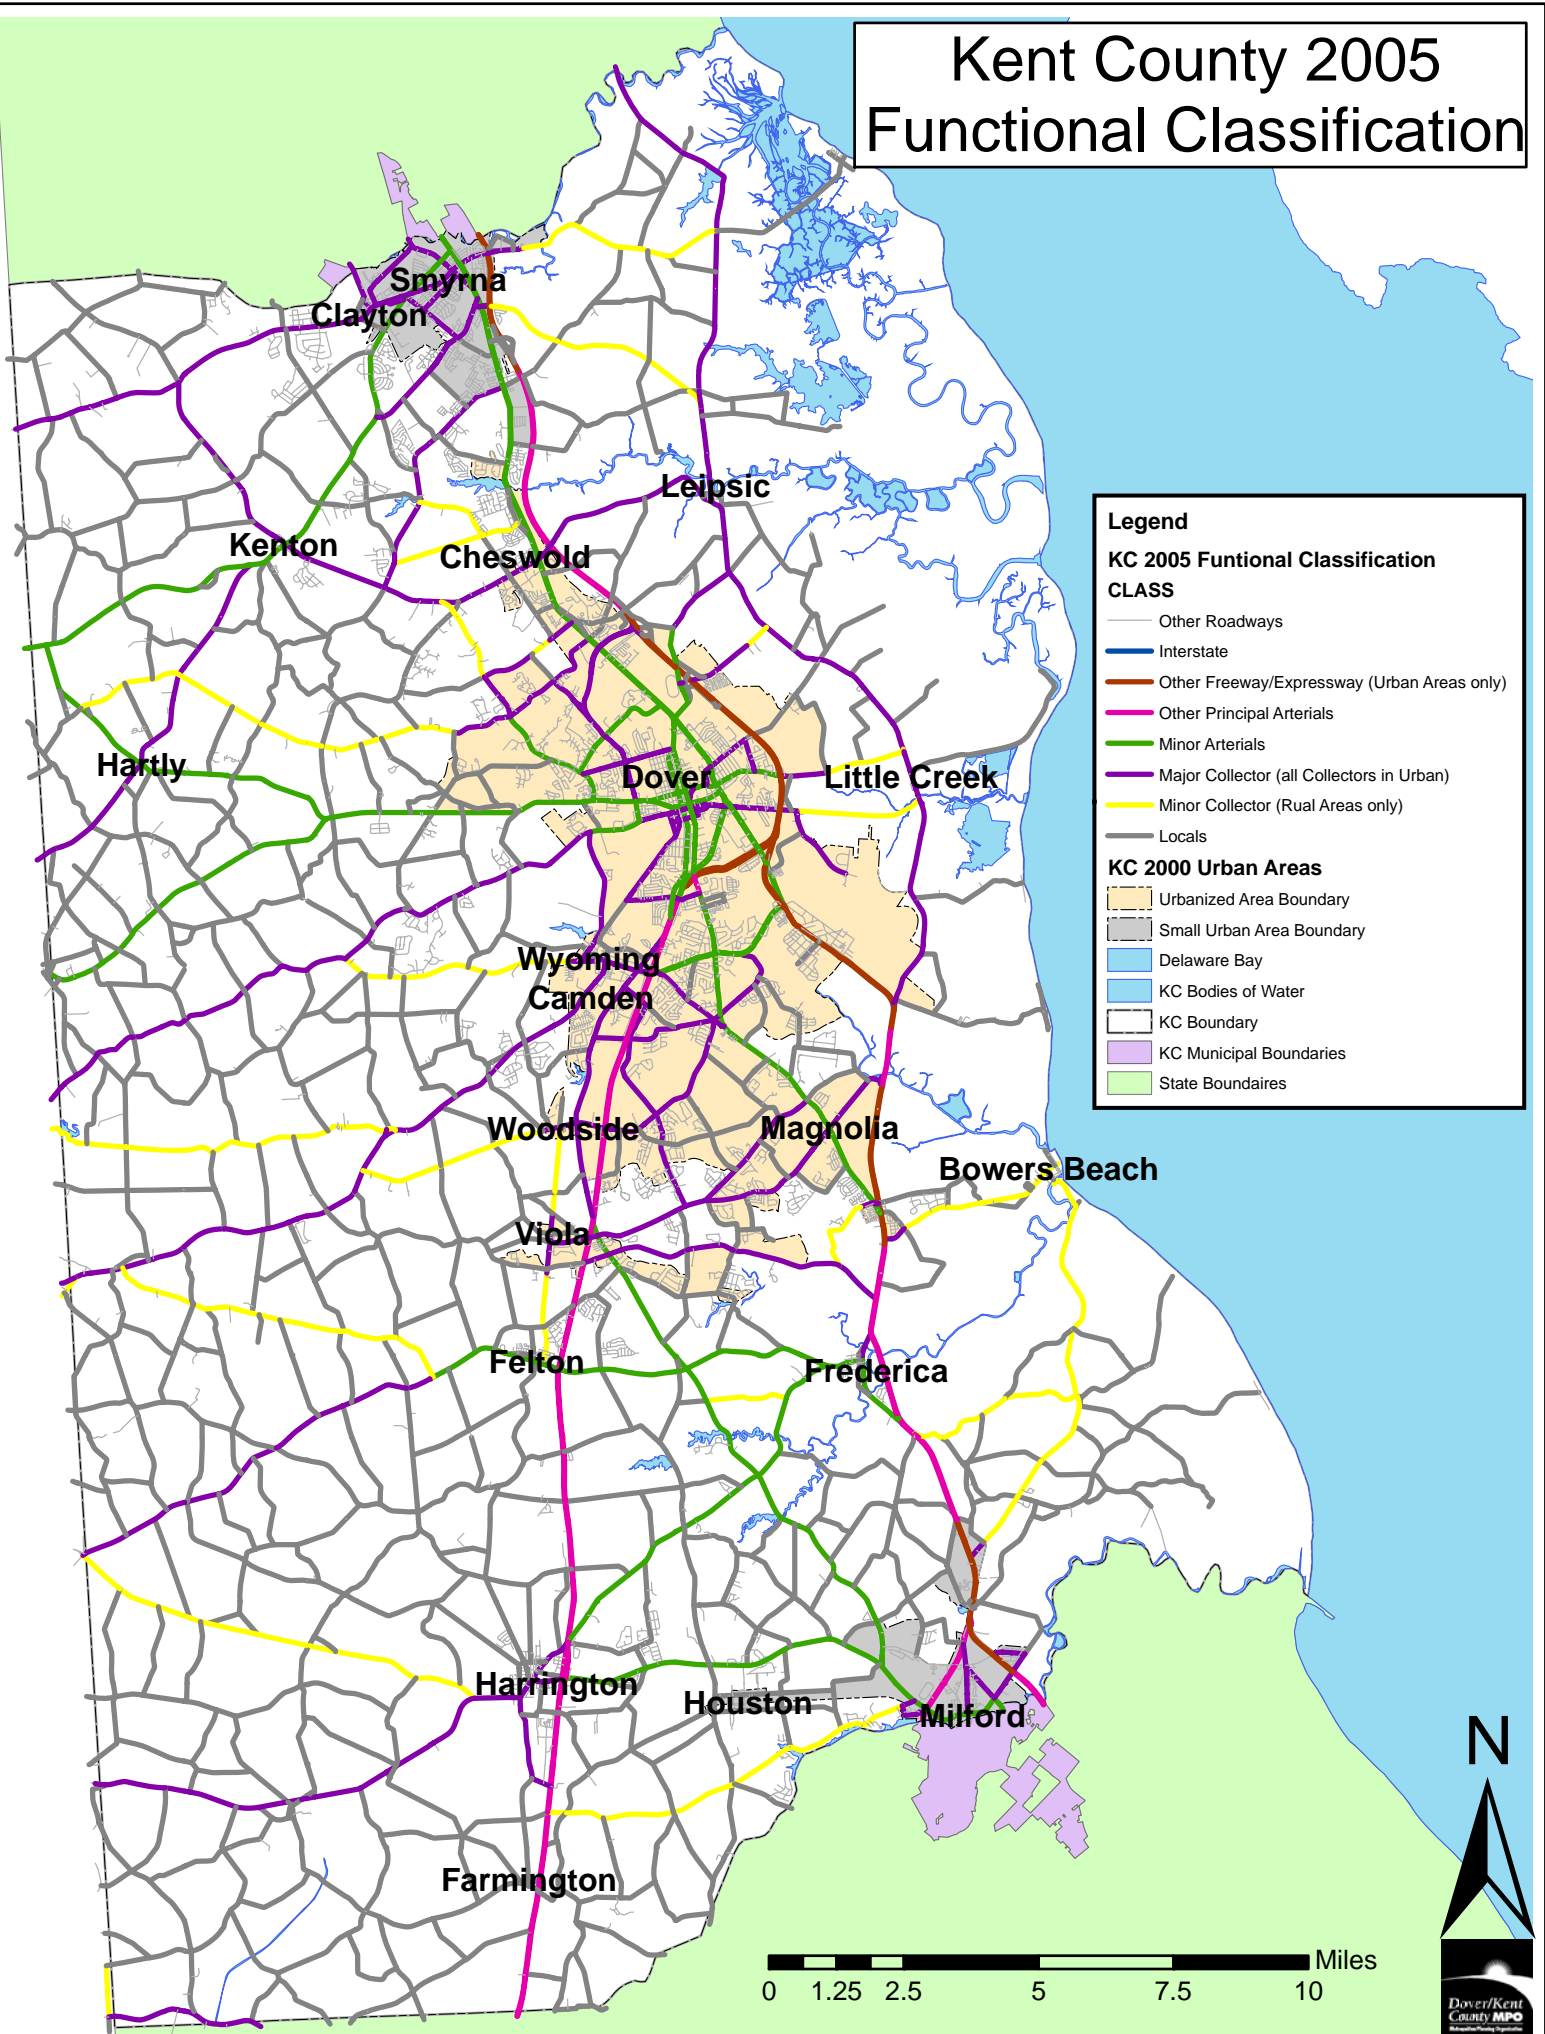

Kent County 2005 Functional Classification

Legend

KC 2005 Funtional Classification CLASS

- Other Roadways
- Interstate
- Other Freeway/Expressway (Urban Areas only)
- Other Principal Arterials
- Minor Arterials
- Major Collector (all Collectors in Urban)
- Minor Collector (Rual Areas only)
- Locals

KC 2000 Urban Areas

- Urbanized Area Boundary
- Small Urban Area Boundary
- Delaware Bay
- KC Bodies of Water
- KC Boundary
- KC Municipal Boundaries
- State Boundaires