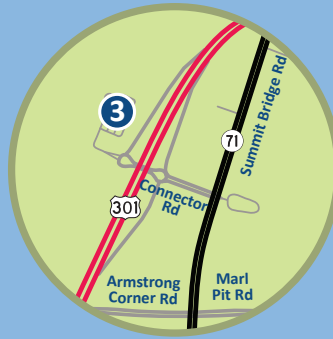

# DELDOT TRUCK PARKING LOCATIONS

**Biden  
Welcome Center**  
530 JFK Memorial Hwy  
Newark, DE 19702  
39.6604, -75.6938

Scan  
for  
Map

**Tybouts Corner  
Park & Ride**  
784 Hamburg Rd  
New Castle, DE 19720  
39.6190, -75.6402

Scan  
for  
Map

**North Middletown  
Park & Ride (US 301)**  
Connector Rd  
North Middletown, DE  
39.4854, -75.7227

Scan  
for  
Map

**Odessa  
Park & Ride  
(DE 299 & DE 1)**  
Middletown, DE 19709  
39.4547, -75.6784

Scan  
for  
Map

**Townsend  
Park & Ride**  
Pine Tree Rd  
Townsend, DE 19734  
39.4072, -75.6620

Scan  
for  
Map

**Smyrna Rest Area\***  
5500 Dupont Pkwy  
Smyrna, DE 19977  
39.3228, -75.6177

Scan  
for  
Map

Scan for Map 
- I** **Royal Farms**  
18657 Sussex Hwy  
Bridgeville, DE 19933  
38.7235, -75.5919  
*No Overnight Truck Parking*

Scan for Map 
- J** **Oasis Travel Plaza**  
30759 Sussex Hwy  
Laurel, DE 19956  
38.5605, -75.5587