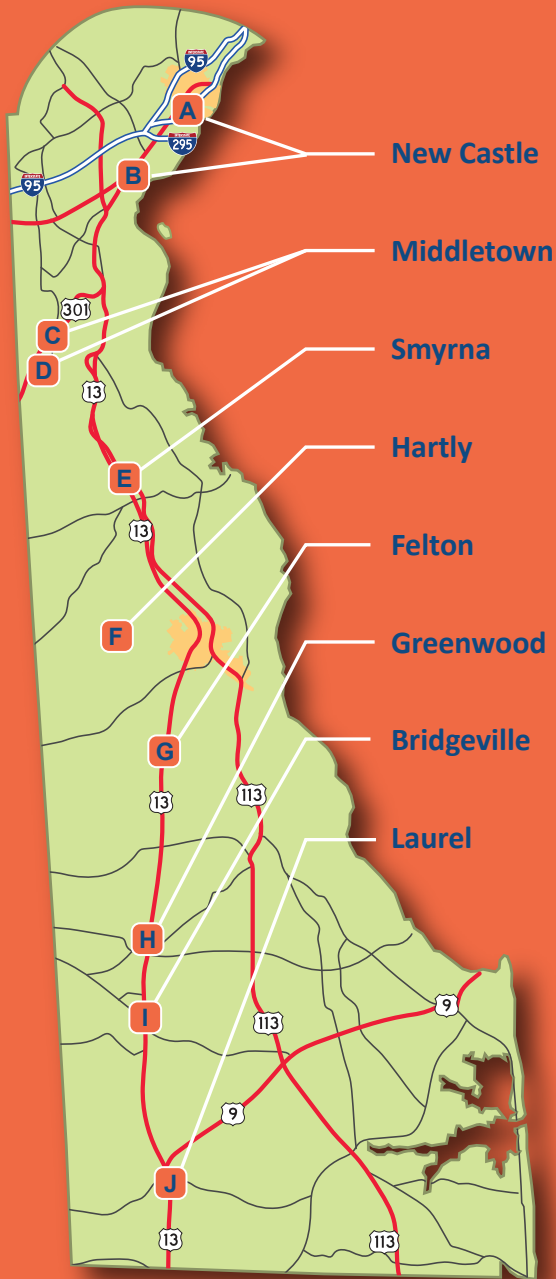

Scan  
for  
Map

**North Middletown  
Park & Ride (US 301)**  
Connector Rd  
North Middletown, DE  
39.4854, -75.7227

Scan  
for  
Map

**Odessa  
Park & Ride  
(DE 299 & DE 1)**  
Middletown, DE 19709  
39.4547, -75.6784

Scan  
for  
Map

**Townsend  
Park & Ride**  
Pine Tree Rd  
Townsend, DE 19734  
39.4072, -75.6620

Scan  
for  
Map

**Smyrna Rest Area\***  
5500 Dupont Pkwy  
Smyrna, DE 19977  
39.3228, -75.6177

Scan  
for  
Map

\*Truck Parking Not To Exceed 10 Hrs

**Dover DMV Large  
Truck Parking Lot**  
303 Transportation Cir  
Dover, DE 19901  
39.1485, -75.5078

Scan  
for  
Map

deldot.gov

# PRIVATE TRUCK PARKING LOCATIONS

- A** **Christiana Truck Stop**  
I-495 Exit 2, 520 Terminal Ave  
New Castle, DE 19720  
39.7201, -75.5409

Scan for Map 
- B** **Delaware Truck Plaza**  
194 S Dupont Hwy  
New Castle, DE 19709  
39.6563, -75.6162