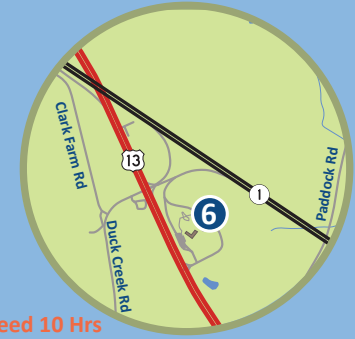

Scan  
for  
Map

**Townsend  
Park & Ride**  
Pine Tree Rd  
Townsend, DE 19734  
39.4072, -75.6620

Scan  
for  
Map

**Smyrna Rest Area\***  
5500 Dupont Pkwy  
Smyrna, DE 19977  
39.3228, -75.6177

Scan  
for  
Map

\*Truck Parking Not To Exceed 10 Hrs

**Dover DMV Large  
Truck Parking Lot**  
303 Transportation Cir  
Dover, DE 19901  
39.1485, -75.5078

Scan  
for  
Map

deldot.gov

# PRIVATE TRUCK PARKING LOCATIONS

- A** **Christiana Truck Stop**  
I-495 Exit 2, 520 Terminal Ave  
New Castle, DE 19720  
39.7201, -75.5409

Scan for Map 
- B** **Delaware Truck Plaza**  
194 S Dupont Hwy  
New Castle, DE 19709  
39.6563, -75.6162

Scan for Map 
- I** **Royal Farms**  
18657 Sussex Hwy  
Bridgeville, DE 19933  
38.7235, -75.5919  
*No Overnight Truck Parking*

Scan for Map 
- J** **Oasis Travel Plaza**  
30759 Sussex Hwy  
Laurel, DE 19956  
38.5605, -75.5587