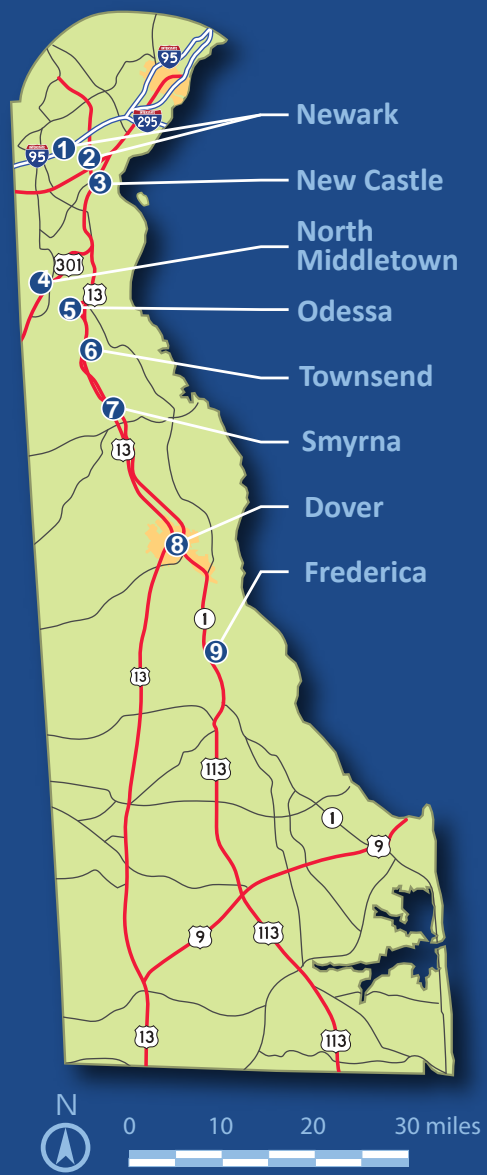

DELDOT TRUCK PARKING LOCATIONS

- Newark
- New Castle
- North Middletown
- Odessa
- Townsend
- Smyrna
- Dover
- Frederica

DE 273 and DE 7 Park & Ride
 Newark, DE 19702
 39.6612, -75.6544

Scan for Map 

Tybouts Corner Park & Ride
 784 Hamburg Rd
 New Castle, DE 19720
 39.6190, -75.6402

Scan for Map 

North Middletown Park & Ride (US 301)
 Connector Rd
 North Middletown, DE
 39.4854, -75.7227

Scan for Map 

Odessa Park & Ride (DE 299 & DE 1)
 Middletown, DE 19709
 39.4547, -75.6784

Scan for Map 

Townsend Park & Ride
 Pine Tree Rd
 Townsend, DE 19734
 39.4072, -75.6620

Scan for Map 

Smyrna Rest Area*
 5500 Dupont Pkwy
 Smyrna, DE 19977
 39.3228, -75.6177

Scan for Map 

**Truck Parking Not To Exceed 10 Hrs*

Biden Welcome Center
 530 JFK Memorial Hwy
 Newark, DE 19702
 39.6604, -75.6938

Scan for Map 

Dover DMV Large Truck Parking Lot
 303 Transportation Cir
 Dover, DE 19901
 39.1485, -75.5078

Scan for Map 

Frederica Park & Ride*
 77 Milford Neck Road
 Milford, DE 19963
 38.9908, -75.4474